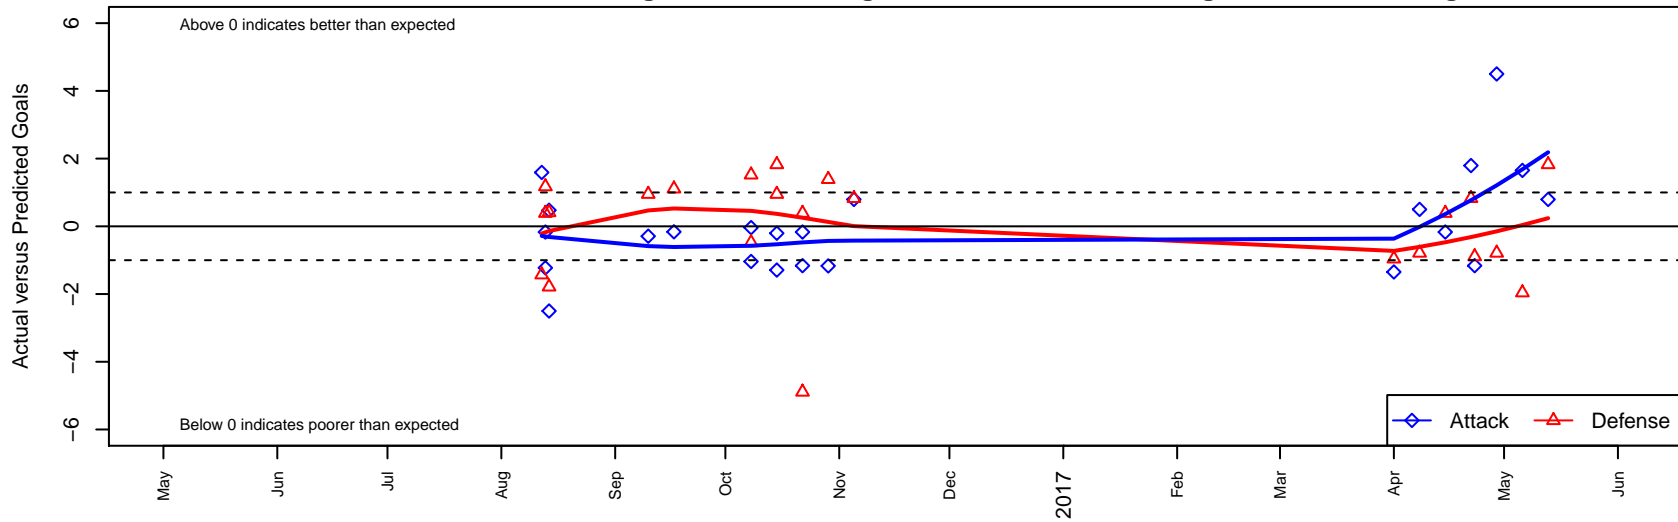

IEYSA Valor Maroon B03

Inland Empire YSA
 Cheney, WA
 B03 total strength=1006
 attack=3.79 defense=1.1
 fall league = PSPL–Inland Copa 1 U14
 spr league = Spr PSPL–Inland Copa Classic U
 notes= Heiser 2016

IEYSA Valor Maroon B03
 Dots are actual minus expected GF (blue circles) and GA (red triangles).
 Blue line is smoothed change in attack strength. Red is smoothed change in defense strength.

**attack and defense variance (black dot)
relative to other teams
and top 10 in region**