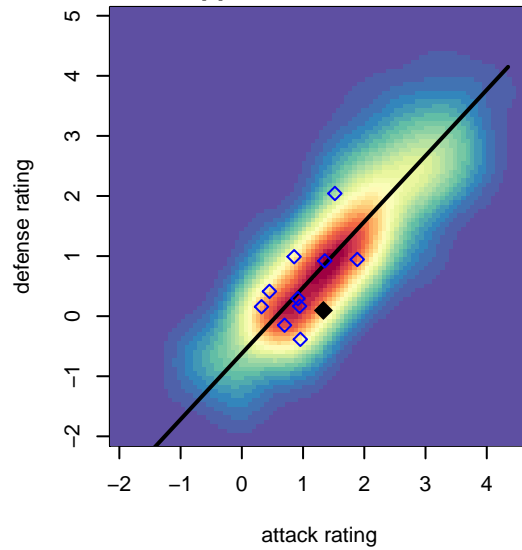

**attack and defense rating
relative to others at age
and all opponents in last 13 months**