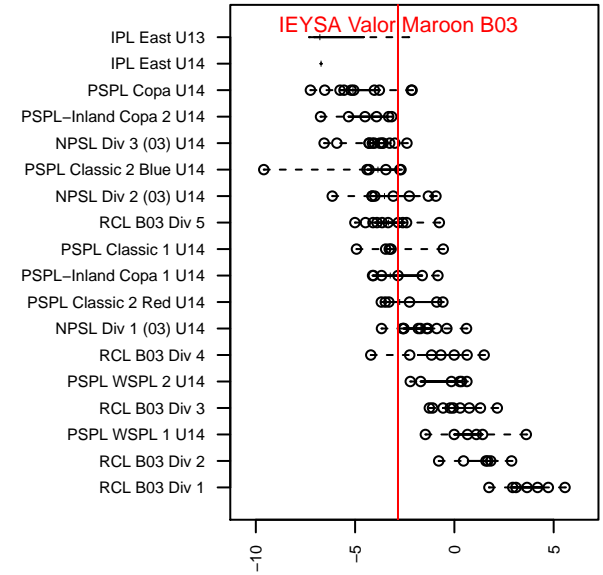

**attack and defense rating
relative to others at age
and all opponents in last 13 months**